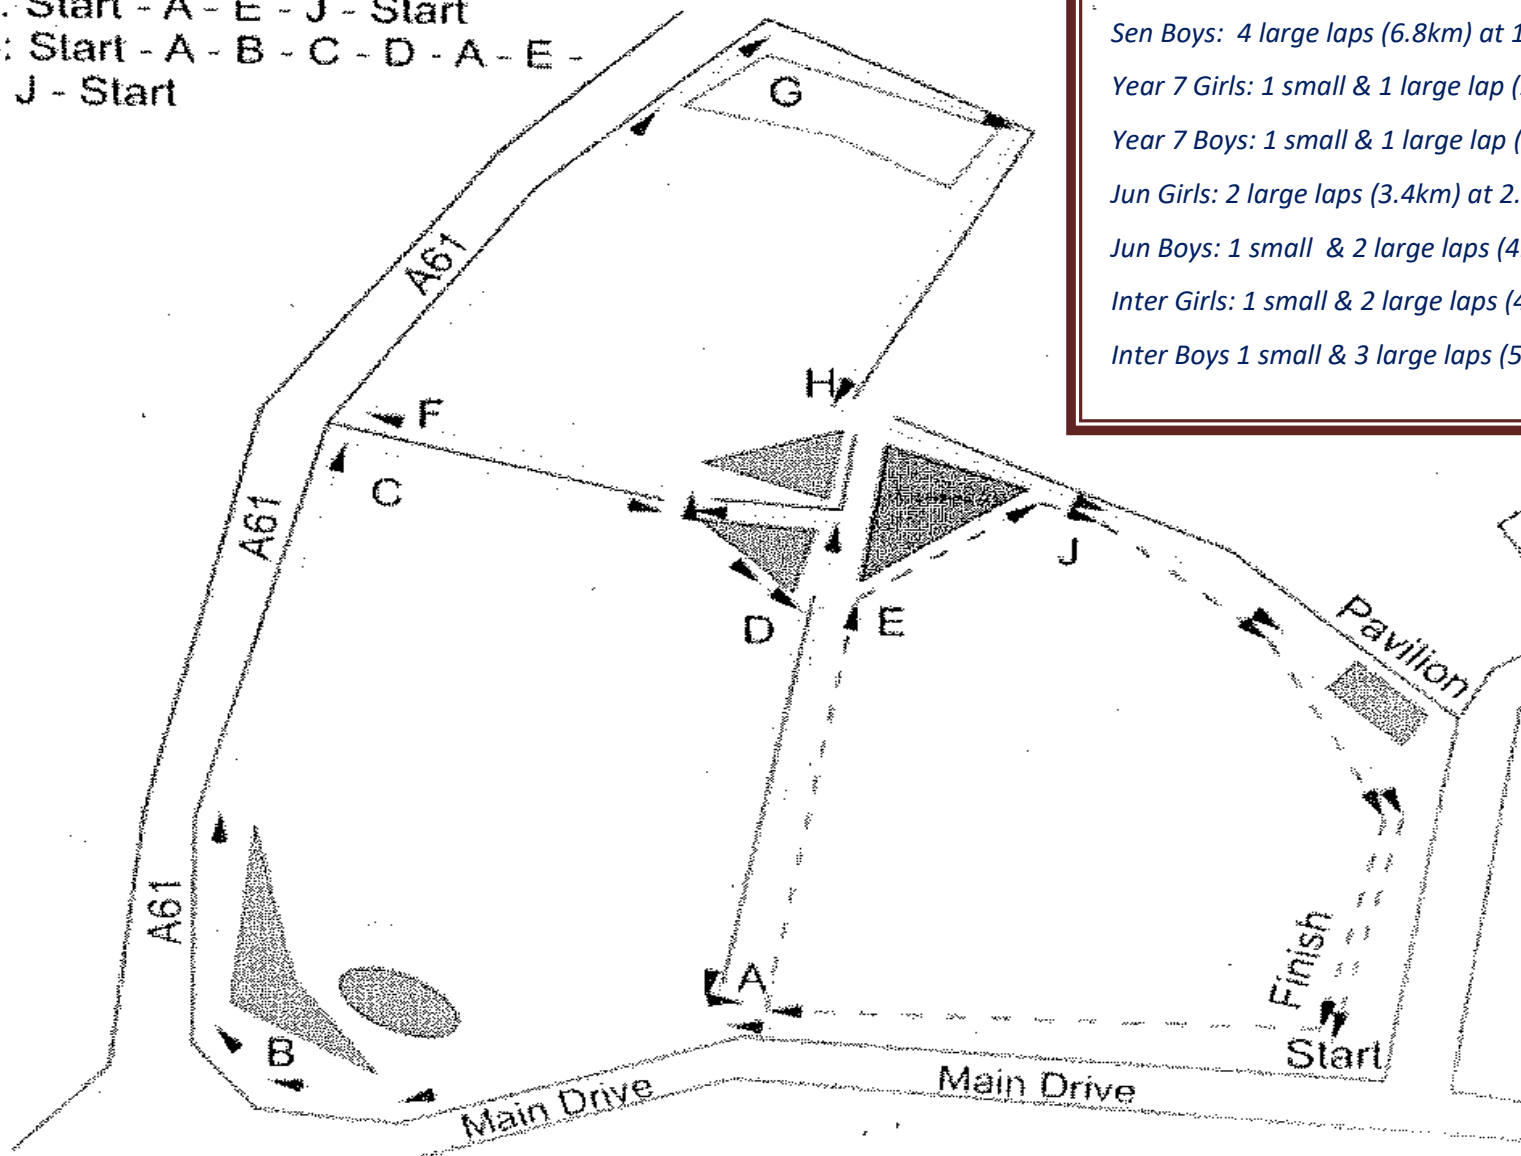

Small Lap: Start - A - E - J - Start

Large Lap: Start - A - B - C - D - A - E -
F - G - H - J - Start

Race order and distances:

Sen Girls: 1 small & 2 large (4km) at 1 pm

Sen Boys: 4 large laps (6.8km) at 1.20 pm

Year 7 Girls: 1 small & 1 large lap (2.3 km) at 1.55 pm

Year 7 Boys: 1 small & 1 large lap (2.3 km) at 2.05 pm

Jun Girls: 2 large laps (3.4km) at 2.15 pm

Jun Boys: 1 small & 2 large laps (4km) at 2.35 pm

Inter Girls: 1 small & 2 large laps (4km) at 2.55 pm

Inter Boys 1 small & 3 large laps (5.5km) at 3.20 pm