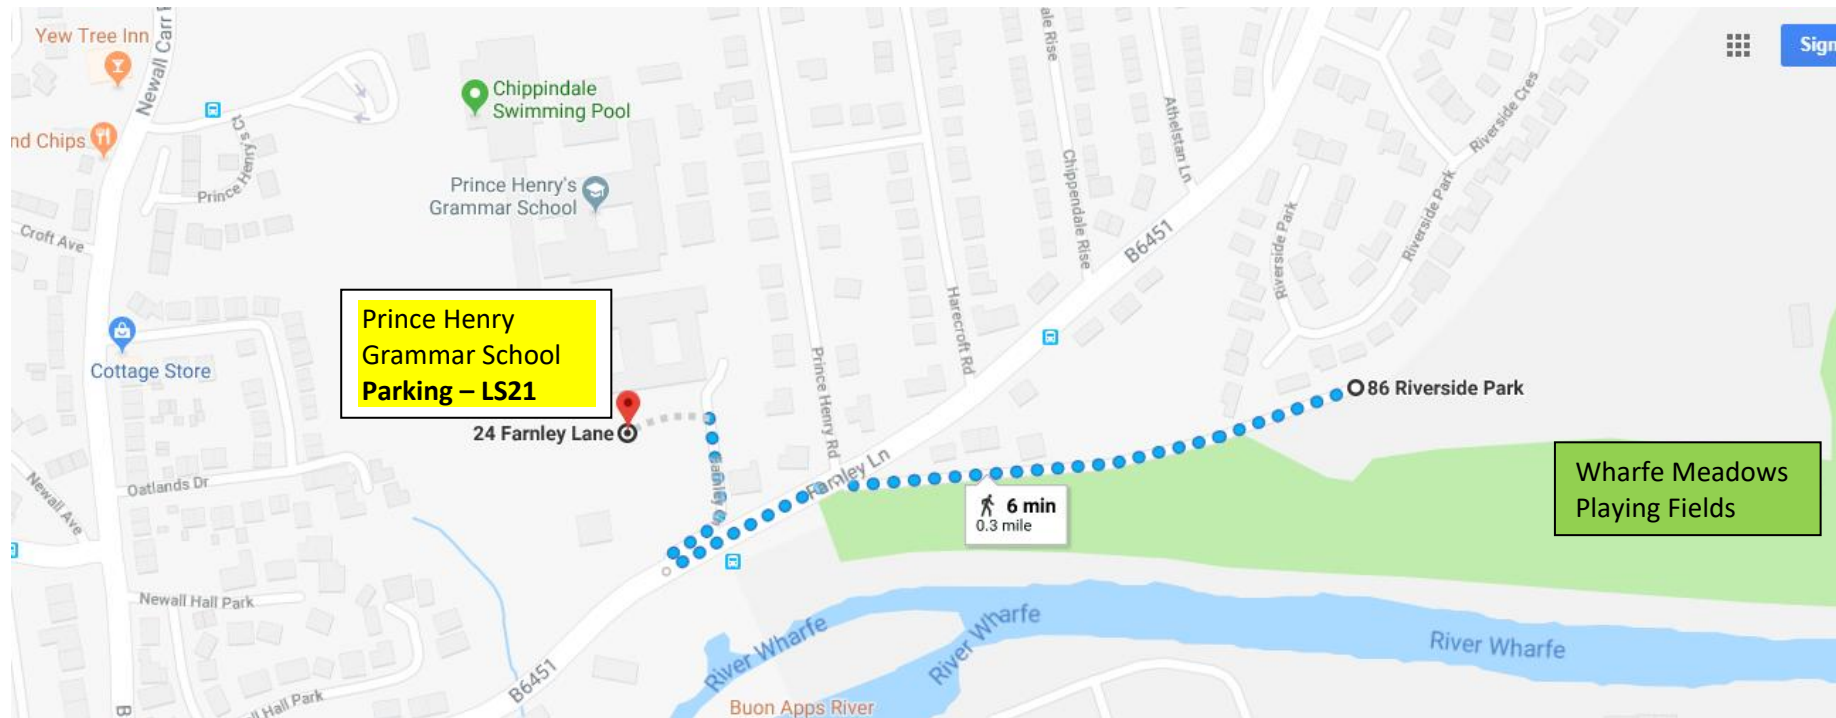

Leeds Schools Cross Country Event – Saturday 24th November @ PHGS Wharfe Meadows Playing Fields

Parking & Directions

For parking and directions, please use the post code **LS21 2BB, Farnley Lane, Otley**. This will take you to the school site, where parking will be provided. It is then a 6-minute walk to the fields, as shown on the map. Use the post code LS21 2RW if unsure when walking to the fields.

Please note, that parking at Wharfe Meadows and Riverside Park will only be permitted for Mini-Buses & Disabled Parking/Access. Parking on public and residential roads surrounding Wharfe Meadows and/or the school is at the drivers own risk.

Walking, Mini Buses & Disabled Access

Please use the postcode LS21 2RW.